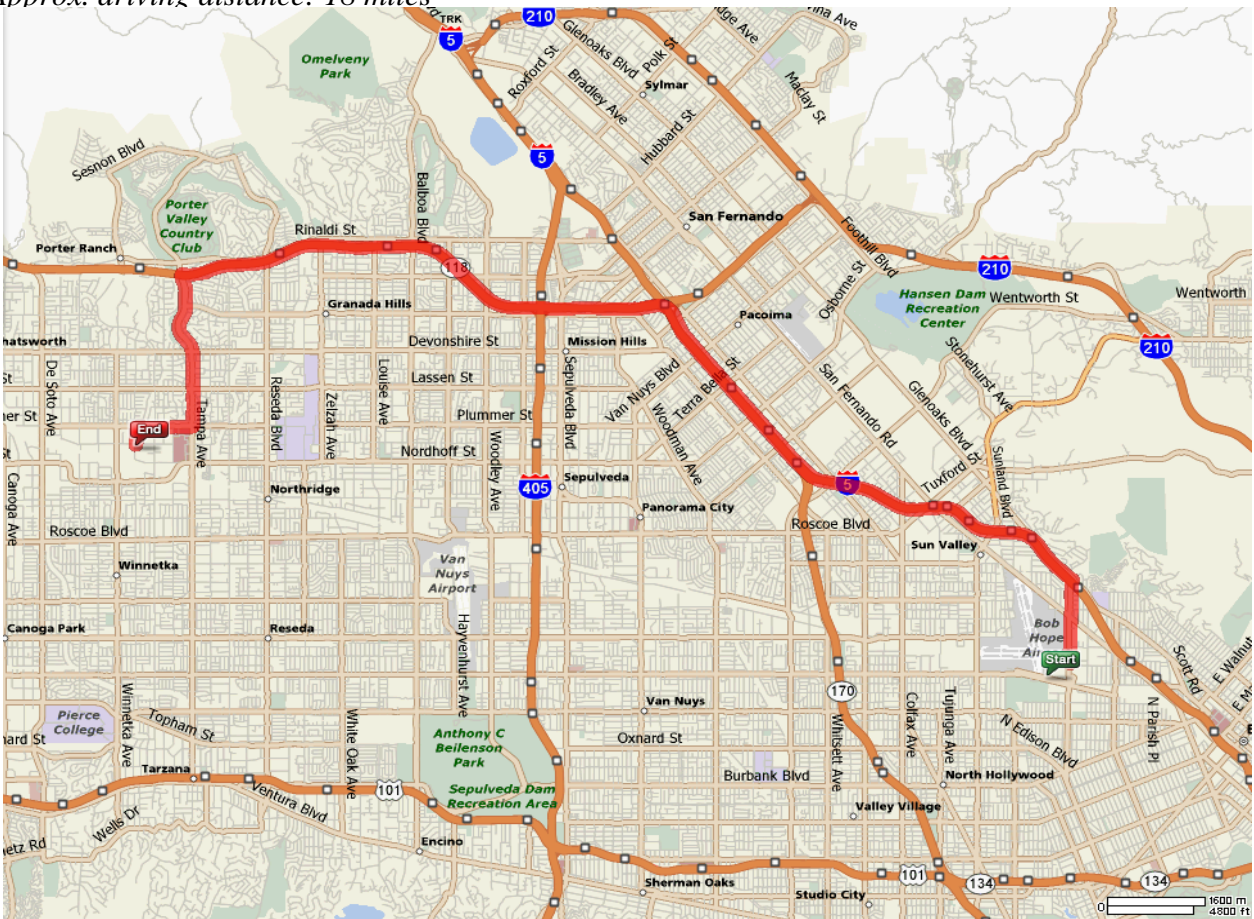

Aitech Defense Systems, Inc.

A member of the Ai-Rugged Group

From:
Burbank Bob Hope Airport

To:
Aitech Defense Systems, Inc.
9301 Oakdale Avenue
Chatsworth, CA 91384
(818) 700-2000

Directions:

1. Exit from Airport, turn LEFT onto Hollywood Way (NORTH).
2. Turn LEFT onto I-5 NORTH entrance.
3. Exit I5 onto WEST 118 at CA-118 Exit.
4. Exit TAMPA AVE.
5. Turn LEFT onto TAMPA AVE.
6. Turn RIGHT onto PLUMMER.
7. Turn LEFT onto OAKDALE.

Approx. driving distance: 18 miles

Recommended Hotels/Motels in the Chatsworth area:

Radisson Chatsworth 9777 Topanga Canyon Chatsworth, CA 91311 818-709-7054	Staybridge Suites 21902 Lassen Street Chatsworth, CA 91311 818-773-0707	Marriott Warner Center 21850 Oxnard Street Woodland Hills, CA 91367 818-887-4800
--	--	---