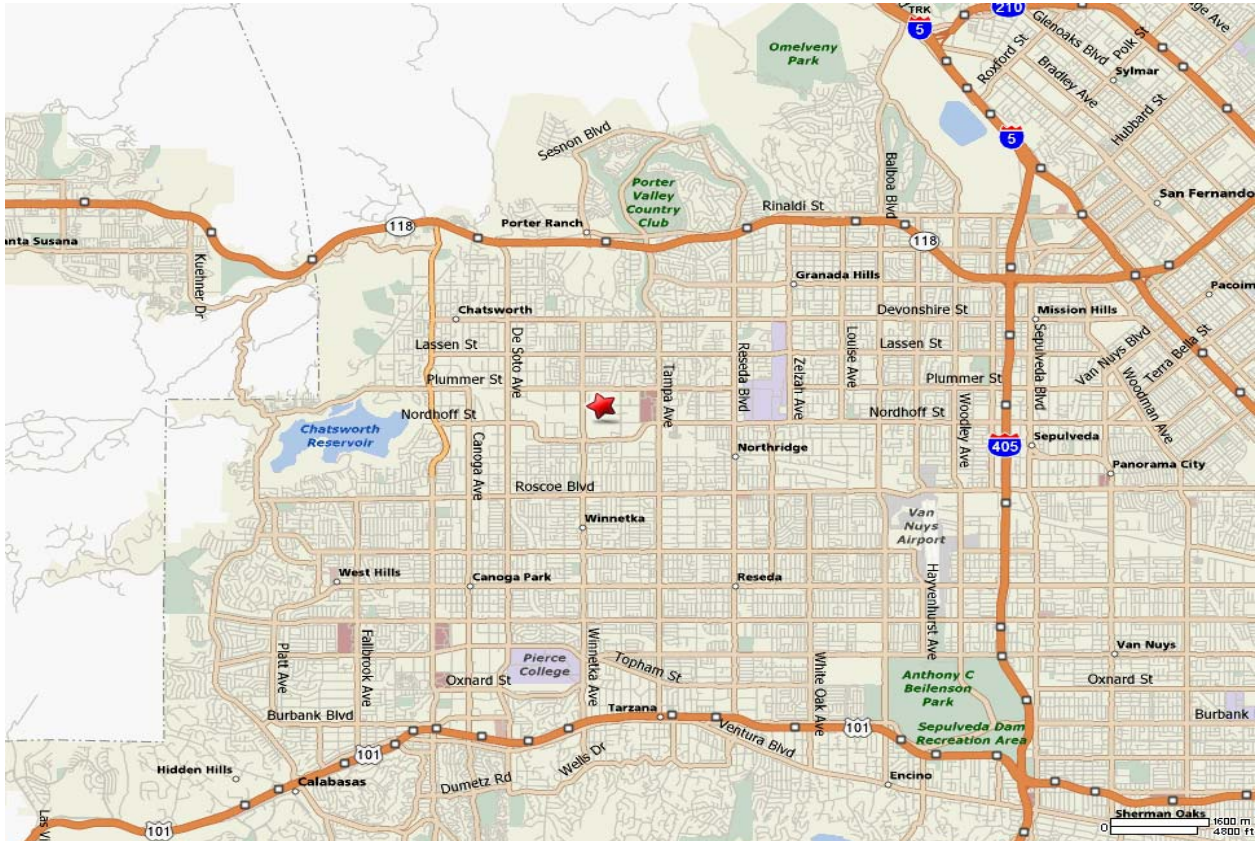

Aitech Defense Systems, Inc.

A member of the Ai-Rugged Group

From:
Los Angeles International Airport

To:
Aitech Defense Systems, Inc.
9301 Oakdale Avenue
Chatsworth, CA 91384
(818) 700-2000

Directions:

- | | | |
|---|----|---|
| <ol style="list-style-type: none"> 1. Start SOUTH on SEPULVEDA 2. Go EAST on the 105. 3. NORTH on the 405. 4. WEST on the 118. 5. Exit TAMPA AVE. 6. Turn LEFT onto TAMPA AVE. 7. Turn RIGHT onto PLUMMER. 8. Turn LEFT onto OAKDALE. | or | <ol style="list-style-type: none"> 1. Start EAST on CENTURY exiting the airport. 2. NORTH on the 405. 3. WEST on the 118. 4. Exit TAMPA AVE. 5. Turn LEFT onto TAMPA AVE. 6. Turn RIGHT onto PLUMMER. 7. Turn LEFT onto OAKDALE. |
|---|----|---|

Approx. driving distance: 30 miles

Recommended Hotels/Motels in the Chatsworth area:

Radisson Chatsworth 9777 Topanga Canyon Chatsworth, CA 91311 818-709-7054	Staybridge Suites 21902 Lassen Street Chatsworth, CA 91311 818-773-0707	Marriott Warner Center 21850 Oxnard Street Woodland Hills, CA 91367 818-887-4800
--	--	---