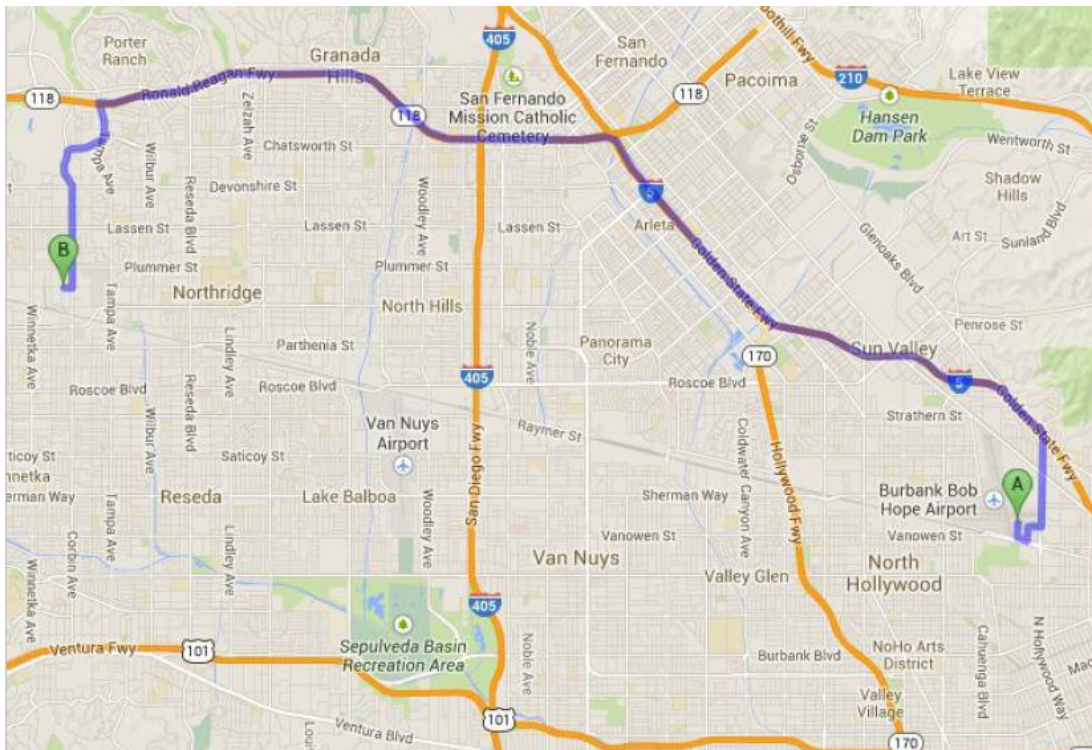

Aitech Defense Systems, Inc.

A member of the Aitech Rugged Group

From:
Burbank Bob Hope Airport

To:
Aitech Defense Systems, Inc.
19756 Prairie Street
Chatsworth, CA 91384
(818) 700-2000

1. Head SOUTHWEST on AIRPORT.
2. Turn LEFT to stay on AIRPORT.
3. Turn LEFT onto N HOLLYWOOD WAY.
4. Turn LEFT to merge onto I-5 N.
5. Take the exit toward CA-118 W.
6. Merge onto CA-118 W.
7. Take the TAMPA AVE exit.
8. Turn LEFT onto TAMPA AVE.
9. Turn RIGHT onto CHATSWORTH ST.
10. Turn LEFT onto CORBIN AVE.
11. Turn RIGHT onto PRAIRIE ST (Destination on LEFT side of street).

Recommended Hotels/Motels in the Chatsworth area:

Radisson Chatsworth 9777 Topanga Canyon Chatsworth, CA 91311 (818) 709-7054	Staybridge Suites 21902 Lassen Street Chatsworth, CA 91311 (818) 773-0707	Marriott Warner Center 21850 Oxnard Street Woodland Hills, CA 91367 (818) 887-4800
---	---	--