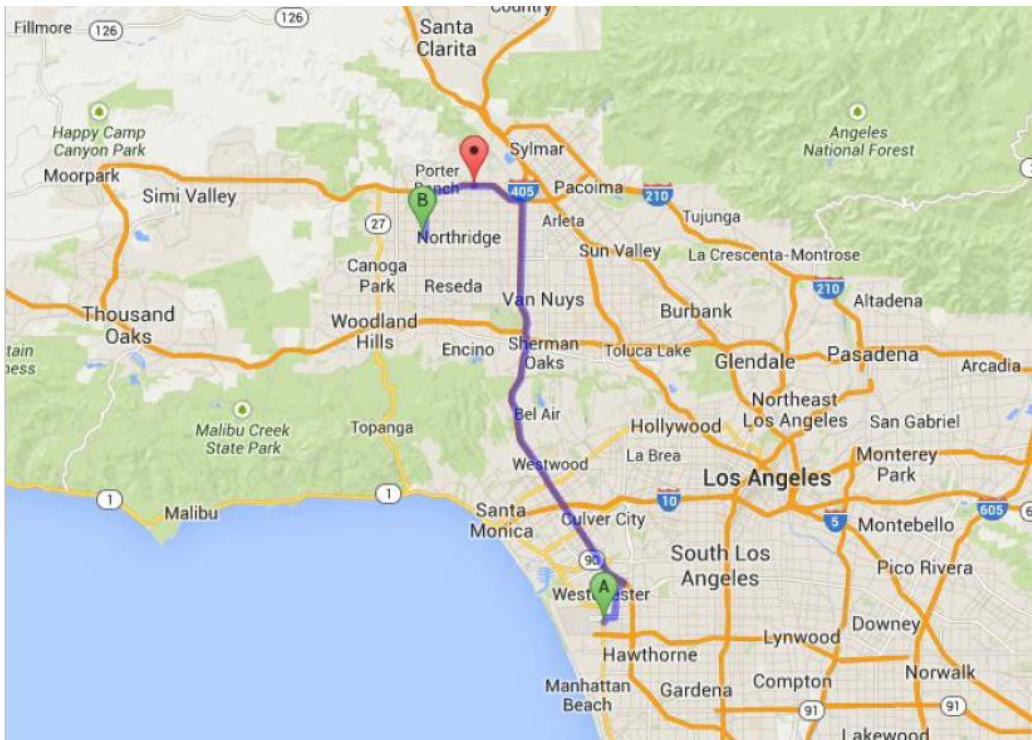

Aitech Defense Systems, Inc.

A member of the Aitech Rugged Group

From:
Los Angeles International Airport

To:
Aitech Defense Systems, Inc.
19756 Prairie Street
Chatsworth, CA 91384
(818) 700-2000

1. Head NORTH
2. Keep LEFT at the fork and merge onto W CENTURY BLVD.
3. Turn LEFT onto AIRPORT BLVD.
4. Slight RIGHT onto S LA TIJERA BLVD.
5. Turn LEFT to merge onto I-405 N toward Santa Monica.
6. Take the exit onto CA-118 W toward Simi Valley.
7. Take the TAMPA AVE exit.
8. Turn LEFT onto TAMPA AVE.
9. Turn RIGHT onto CHATSWORTH ST.
10. Turn LEFT onto CORBIN AVE.
11. Turn RIGHT onto PRAIRIE ST (Destination on LEFT side of street)

Recommended Hotels/Motels in the Chatsworth area:

Radisson Chatsworth 9777 Topanga Canyon Chatsworth, CA 91311 (818) 709-7054	Staybridge Suites 21902 Lassen Street Chatsworth, CA 91311 (818) 773-0707	Marriott Warner Center 21850 Oxnard Street Woodland Hills, CA 91367 (818) 887-4800
---	---	--